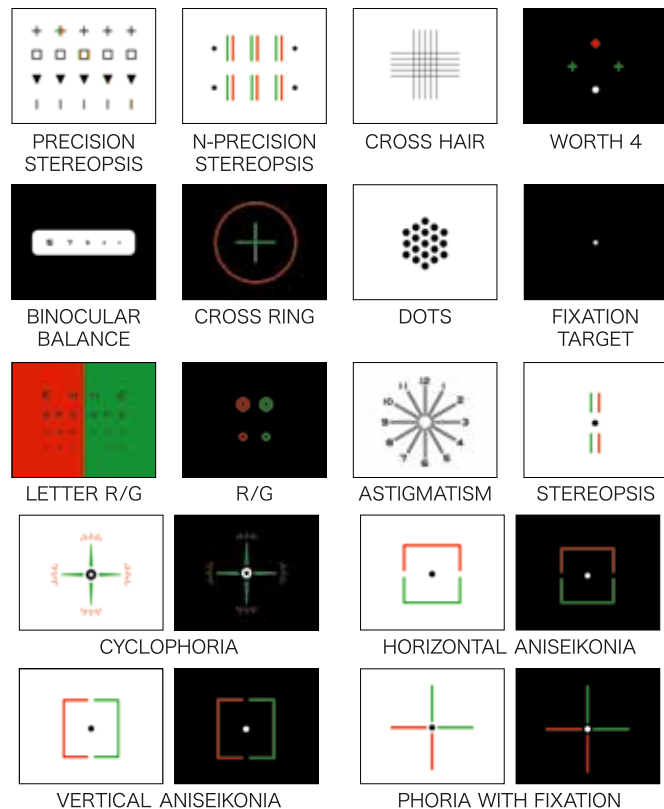

Intelligent Chart
that matches
to your room and needs

Smart & Intelligent
LCD CHART
LCD-700

LCD CHART LCD-700

ELEGANT DESIGN

Thin, clear design that fits and matches to any room or atmosphere.

IMAGE and MOVIE VIEWING

Random slide show or movie can be played by using external USB insert.

VARIETY OF CHARTS INCLUDING SPECIALIZED CHARTS

Chart is available in Letter, Number, Alphabets, Children, Landolt and Snellen. In addition, total of 16 specialized charts are available to suit your operation.

SPECIFICATION

Model name	LCD-700
Monitor size	19 inch
Resolution	1,280 x 1,024
Measurement Distance	Standard 5m (2.5m-6m, Adjustable by every 50cm)
control	Remote control, LCD
Range	Decimal: 0.03 to 2.0 / 20f: 600 to 10 / 6m: 200 to 4
Contrast	100%, 25%, 12.5%, 6%
Masks	Horizontal, Vertical, Mask
Chart Type	Letter, Number, Alphabets, Children, Landolt, Snellen, Specialized Chart
File Format	IMAGE: JPEG, GIF, TIFF VIDEO: MPEG-1/2, WMV
Auto off mode	OFF, 5, 10, 15mins
Power	100-240V, 50/60Hz
Size (main unit)	(W)458mm (D)426mm (H)78mm / Approx.8kg
Size (Remote Controller)	(W)66mm (D)205mm (H)22.5mm / Approx.140g